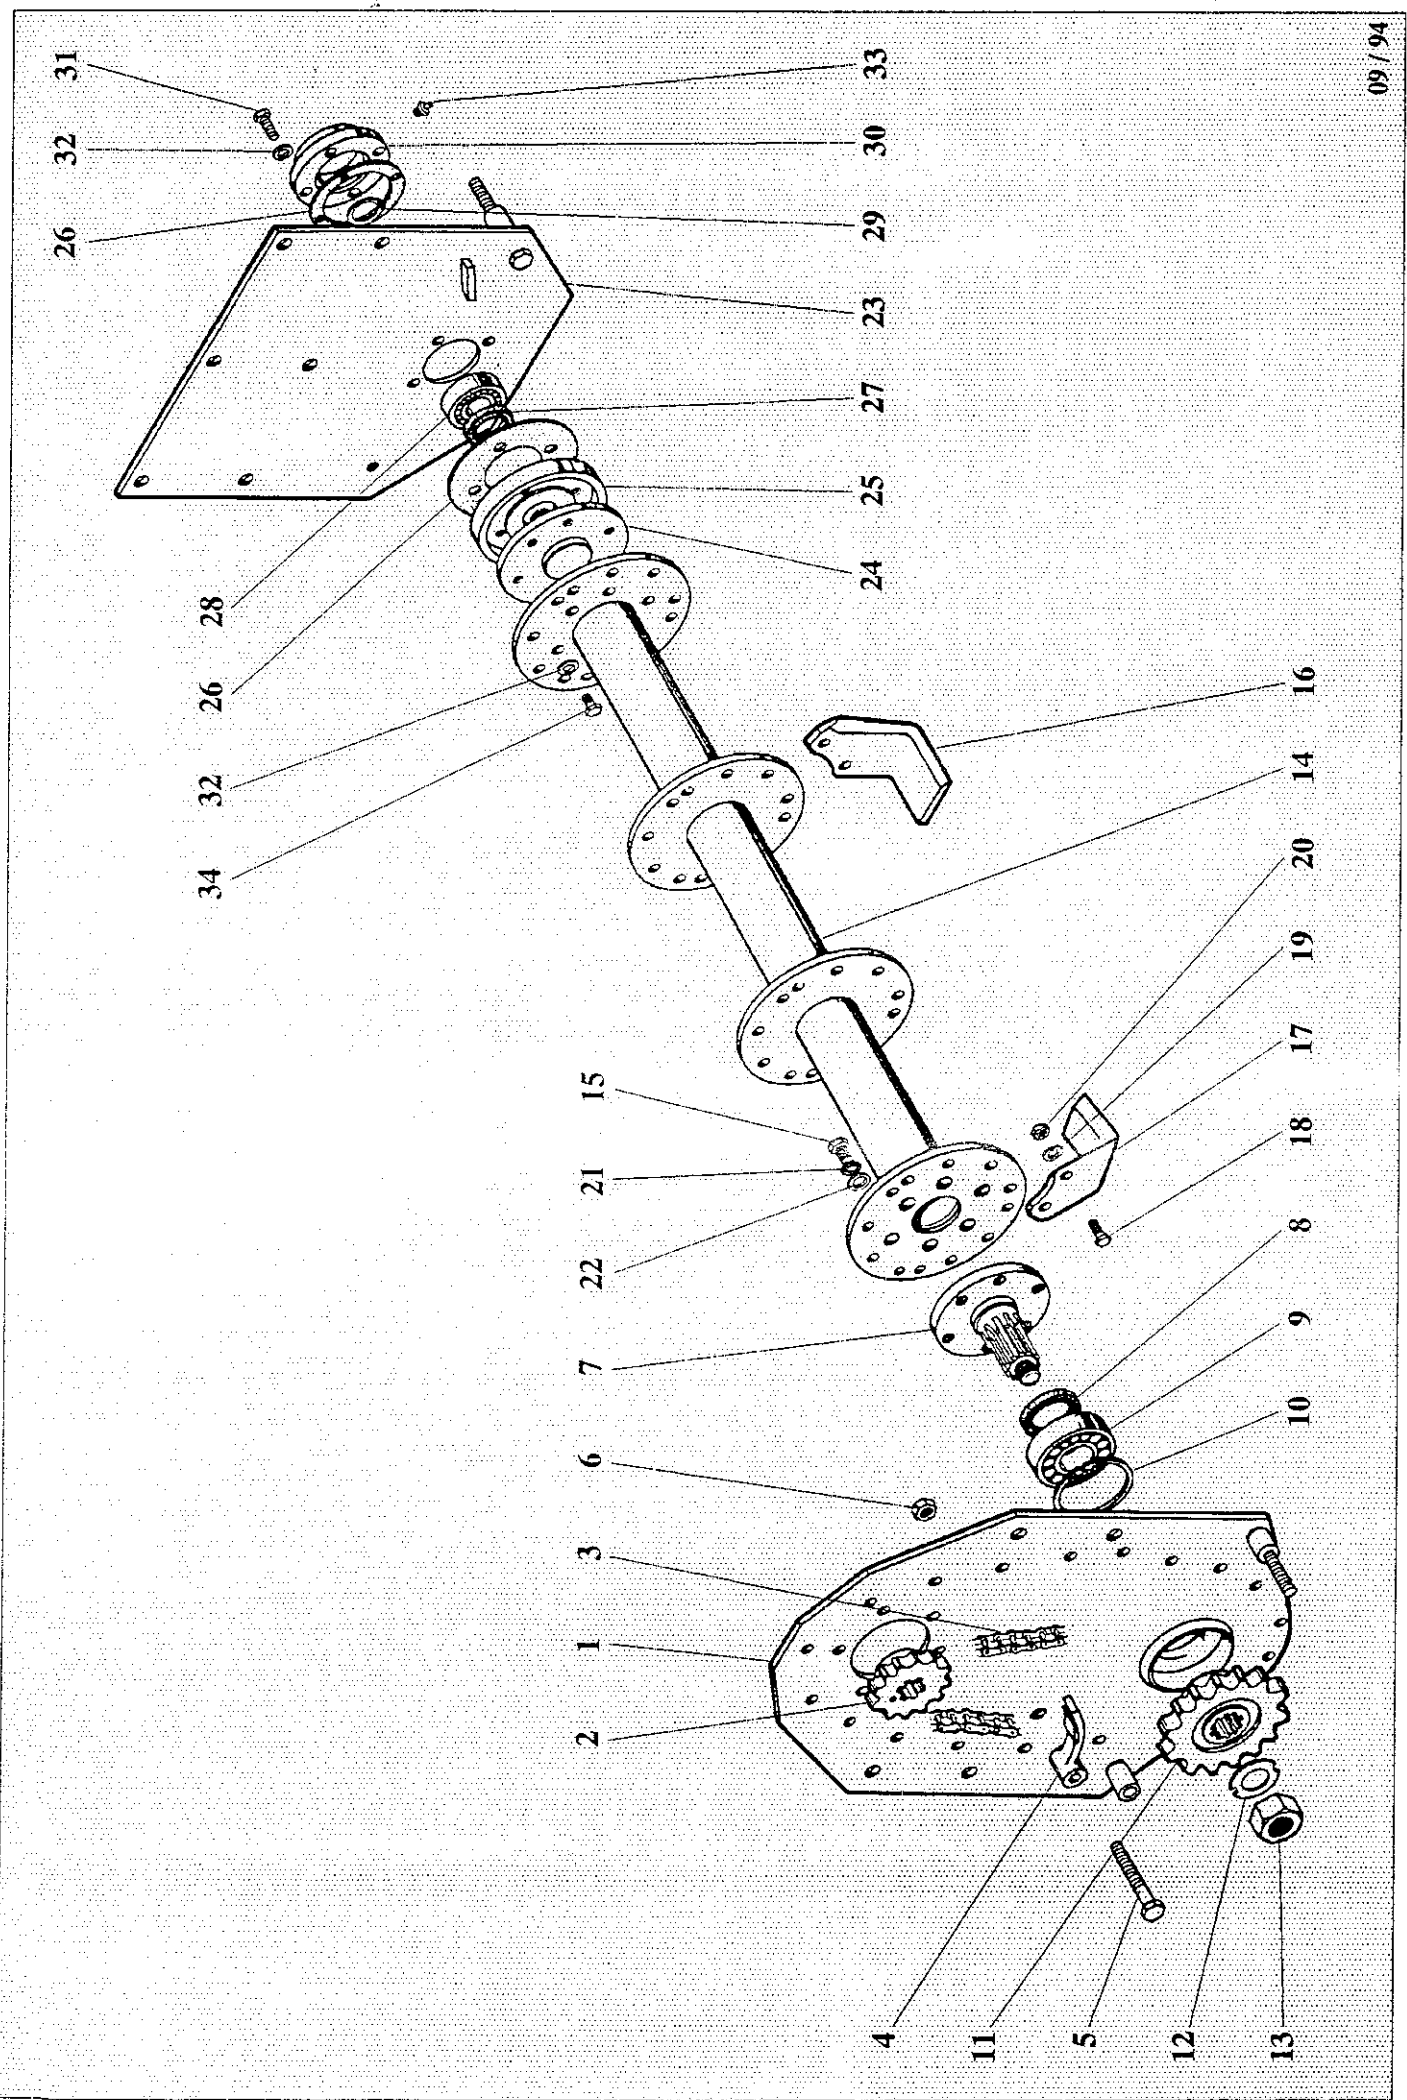

POS.	COD.	REF.	DESCRIPCION	DESCRIPTION	DESIGNATION	Q.
1	20420307	301-HM	Lateral	End plate	Latéral	1
2	11340605	302-BM 12-Z	Piñón	Pinion	Pignon	1
3	04835907	303/1-BM	Cadena	Chain	Chaîne	1
4	11500605	304/1-BM	Tensor	Tightener	Tendeur	1
5	03737000	-	Tornillo	Screw	Vis	1
6	03770603	-	Tuerca	Nut	Ecrou	1
7	11003513	309/1-HM	Eje-rotor	Rotorshaft	Axe rotor	1
8	03921902	-	Retén	Oil seal	Bague	1
9	03901816	-	Rodamiento	Bearing	Routement	1
10	04140807	-	Anillo	Ring	Bague	1
11	11341002	315-HM 16-Z	Piñón	Pinion	Pignon	1
12	10341104	254-BM	Chapa	Plate	Plaque	1
13	13300407	M-289-BM	Tuerca	Nut	Ecrou	1
14	23504701	M-317-BM 50"	Rotor	Rotor	Rotor	1
14	23504808	M-317-BM 60"	Rotor	Rotor	Rotor	1
14	23504905	M-317-BM 70"	Rotor	Rotor	Rotor	1
14	23505001	M-317-BM 75"	Rotor	Rotor	Rotor	1
14	23505108	M-317-BM 80"	Rotor	Rotor	Rotor	1
15	03736506	319/1-HM	Tornillo	Screw	Vis	6
16	04500500	324-BM	Azada I	Blade L	Houe G	s/m.
17	04500607	325-BM	Azada D	Blade R	Houe D	s/m.
18	03738300	-	Tornillo	Screw	Vis	s/m.
19	03821507	-	Arandela	Washer	Rondelle	s/m.
20	03771505	-	Tuerca	Nut	Ecrou	s/m.
21	03820702	-	Arandela	Washer	Rondelle	6
22	03800904	-	Arandela	Washer	Rondelle	6
23	20422305	329/1-HM	Lateral	End plate	Latéral	1
24	11030412	330/2-HM	Plato	Plate	Plateau	1
25	10602003	334/1-HM	Cajera	Housing	Logement	1
26	03955105	336/1-HM	Junta	Gasket	Joint	2
27	03921601	-	Retén	Oil seal	Bague	1