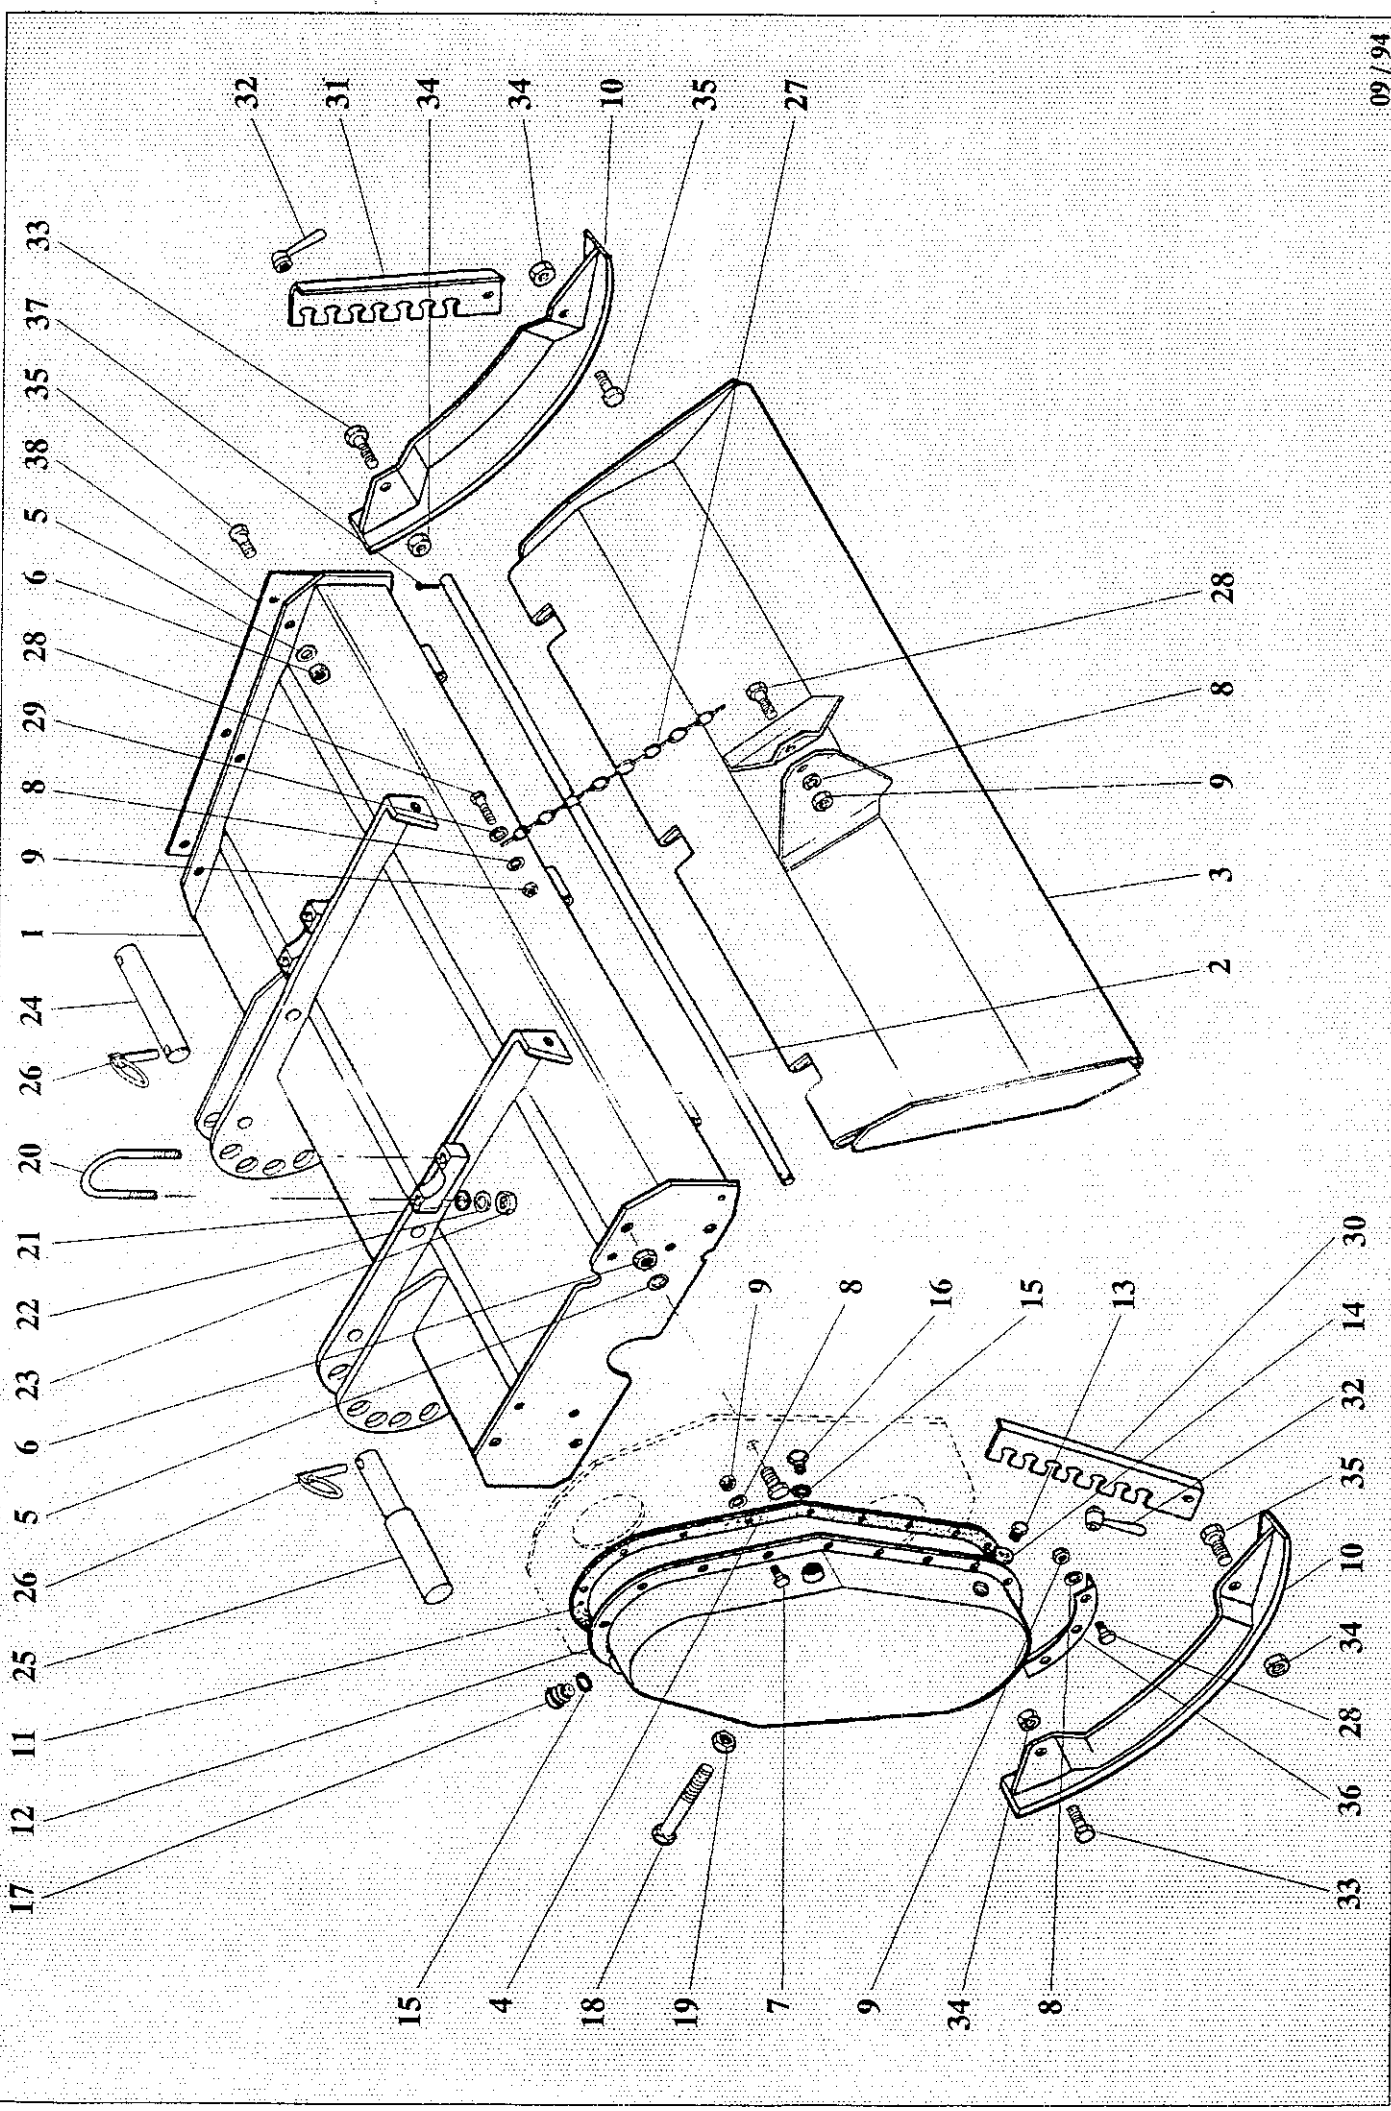

POS.	COD.	REF.	DESCRIPCION	DESCRIPTION	DESIGNATION	Q.
1	23029606	401/3-HM 50"	Coraza	Frame	Cuirasse	1
1	23029703	401/3-HM 60"	Coraza	Frame	Cuirasse	1
1	23029800	401/3-HM 70"	Coraza	Frame	Cuirasse	1
1	23029907	401/3-HM 75"	Coraza	Frame	Cuirasse	1
1	23030004	401/3-HM 80"	Coraza	Frame	Cuirasse	1
2	10913305	402-HM 50"	Bisagra	Hinge	Charnière	1
2	10913402	402-HM 60"	Bisagra	Hinge	Charnière	1
2	10913509	402-HM 70"	Bisagra	Hinge	Charnière	1
2	10913606	402-HM 75"	Bisagra	Hinge	Charnière	1
2	10913703	402-HM 80"	Bisagra	Hinge	Charnière	1
3	23016608	403-HM 50"	Faldón	Board	Jupe	1
3	23016705	403-HM 60"	Faldón	Board	Jupe	1
3	23016802	403-HM 70"	Faldón	Board	Jupe	1
3	23016909	403-HM 75"	Faldón	Board	Jupe	1
3	23017005	403-HM 80"	Faldón	Board	Jupe	1
3	23019100	404-HM 80"	Faldón	Board	Jupe	1
4	03705106	-	Tornillo	Screw	Vis	4
5	03820605	-	Arandela	Washer	Rondelle	10
6	03770108	-	Tuerca	Nut	Ecrou	10
7	03702808	-	Tornillo	Screw	Vis	14
8	03820401	-	Arandela	Washer	Rondelle	s/m.
9	03770506	-	Tuerca	Nut	Ecrou	s/m.
10	20470409	M-414/2-BM	Patín	Skid	Patin	2
11	03954106	415-BM	Junta	Gasket	Joint	1
12	20200806	M-416/1-BM	Tapa	Cover	Couvercle	1
13	04100104	417-AM	Tapón	Plug	Bouchon	1
14	03951808	226-AM	Junta	Gasket	Joint	1
15	03951918	227/1-AM	Junta	Gasket	Joint	2
15	03951905	227-AM	Junta	Gasket	Joint	2
16	04101802	418/1-AM	Tapón	Plug	Bouchon	1
16	04100609	418-AM	Tapón	Plug	Bouchon	1