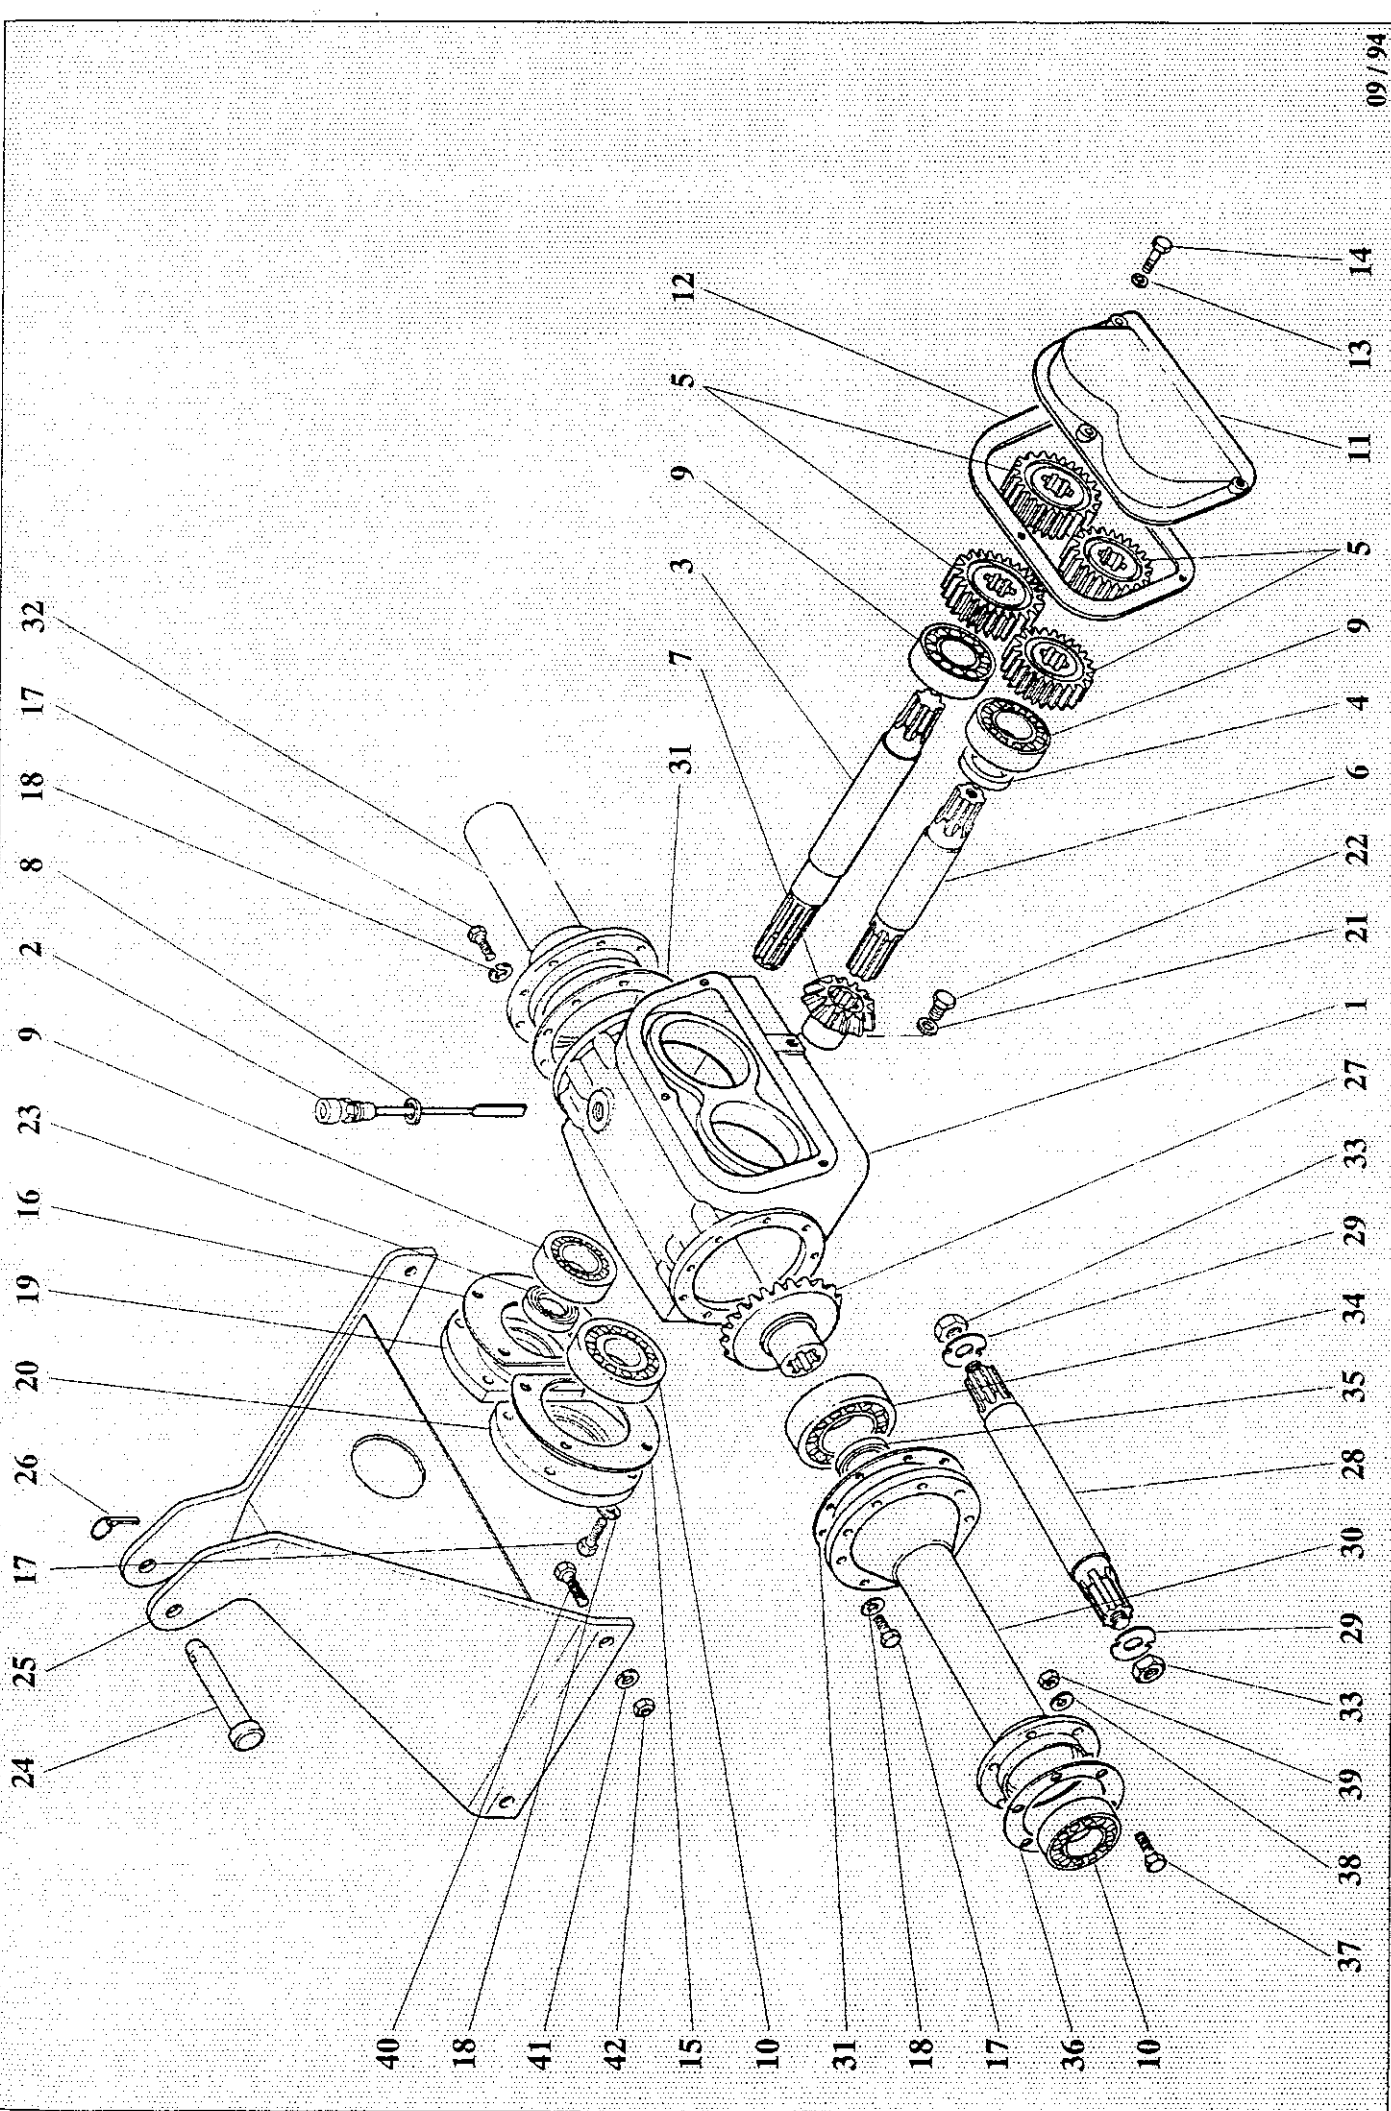

PIEZAS RECAMBIO

SPARE PARTS

PIECES DETACHEES

| POS. | COD. | REF. | DESCRIPCION | DESCRIPTION | DESIGNATION | Q. |
|------|----------|---------------|-------------|-------------|-------------|----|
| 1 | 13103206 | M-201/1-B | Caja | Gearbox | Boftier | 1 |
| 2 | 22800303 | 202/3-BMS | Nivel | Dipstick | Niveau | 1 |
| 3 | 11011600 | M-206/1-BM-SE | Eje | Shaft | Arbre | 1 |
| 4 | 11408600 | M-207/1-BM | Anillo | Ring | Bague | 1 |
| 5 | 11313900 | 209-BM 15-Z | Piñón | Pinion | Pignon | 1 |
| 5 | 11314006 | 209-BM 17-Z | Pinión | Pinion | Pignon | 1 |
| 5 | 11314103 | 209-BM 18-Z | Pinión | Pinion | Pignon | 1 |
| 5 | 11314200 | 209-BM 20-Z | Pinión | Pinion | Pignon | 1 |
| 6 | 11000406 | M-210-BM | Eje | Shaft | Arbre | 1 |
| 7 | 11300407 | M-211-BM | Pinión | Pinion | Pignon | 1 |
| 8 | 03951918 | 227/1-AM | Junta | Gasket | Joint | 1 |
| 9 | 03904017 | - | Rodamiento | Bearing | Roulement | 3 |
| 10 | 03904211 | - | Rodamiento | Bearing | Roulement | 2 |
| 11 | 10200609 | M-213/2-BM | Tapa | Cover | Couvercle | 1 |
| 12 | 03950100 | 214-AM | Junta | Gasket | Joint | 1 |
| 13 | 03800603 | - | Arandela | Washer | Rondelle | 3 |
| 14 | 03702808 | - | Tornillo | Screw | Vis | 3 |
| 15 | 03956609 | M-219-BM | Junta | Gasket | Joint | 1 |
| 16 | 03956502 | M-220/1-BM | Junta | Gasket | Joint | 1 |
| 17 | 03703904 | - | Tornillo | Screw | Vis | 26 |
| 18 | 03820508 | - | Arandela | Washer | Rondelle | 26 |
| 19 | 10202607 | 224-BM | Tapa | Cover | Couvercle | 1 |
| 20 | 10203305 | 225-BM | Tapa | Cover | Couvercle | 1 |
| 21 | 03951808 | 226-AM | Junta | Gasket | Joint | 1 |
| 22 | 04100104 | 417-AM | Tapón | Plug | Bouchon | 1 |
| 23 | 03922202 | - | Retén | Oil seal | Bague | 1 |
| 24 | 11100306 | 230-BCD | Bulón | Bolt | Boulon | 1 |
| 25 | 23204904 | 233/3-HM | Enganche | Hitch | Attelage | 1 |
| 25 | 23205900 | 233/4-HM | Enganche | Hitch | Attelage | 1 |
| 25 | 23205107 | 233/5-HM | Enganche | Hitch | Attelage | 1 |
| 26 | 04820105 | - | Pasador | Pin | Goupille | 1 |